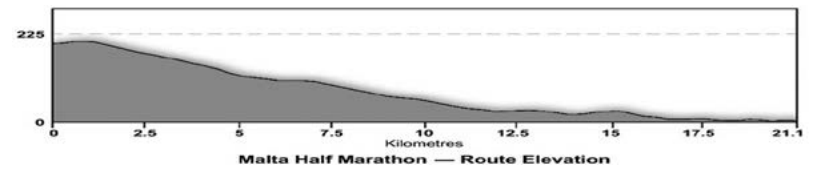

Full Marathon ——— 42.2km

Half Marathon ——— 21.1km

Vodafone Malta Marathon

Water station

Sponge station

Powerade station

Toilets 

Band 